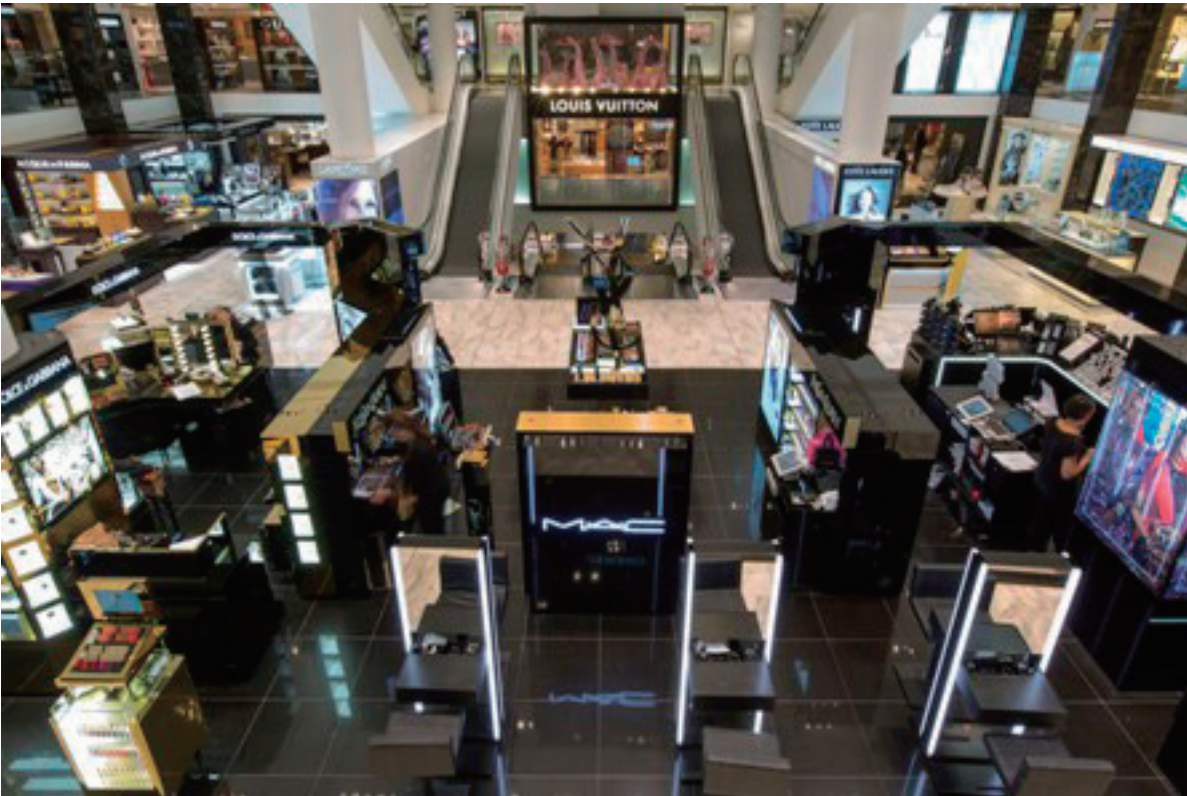

注：以上优惠仅限通过环球旅行卡万事达网络进行支付。

意大利文艺复兴百货 La Rinascente

► La Rinascente 邀您欢畅购物意大利

La Rinascente, the Italian most elegant department stores. With its 11 stores in the historical centers of the most important cities, La Rinascente is an attraction that you can't miss if you love shopping.